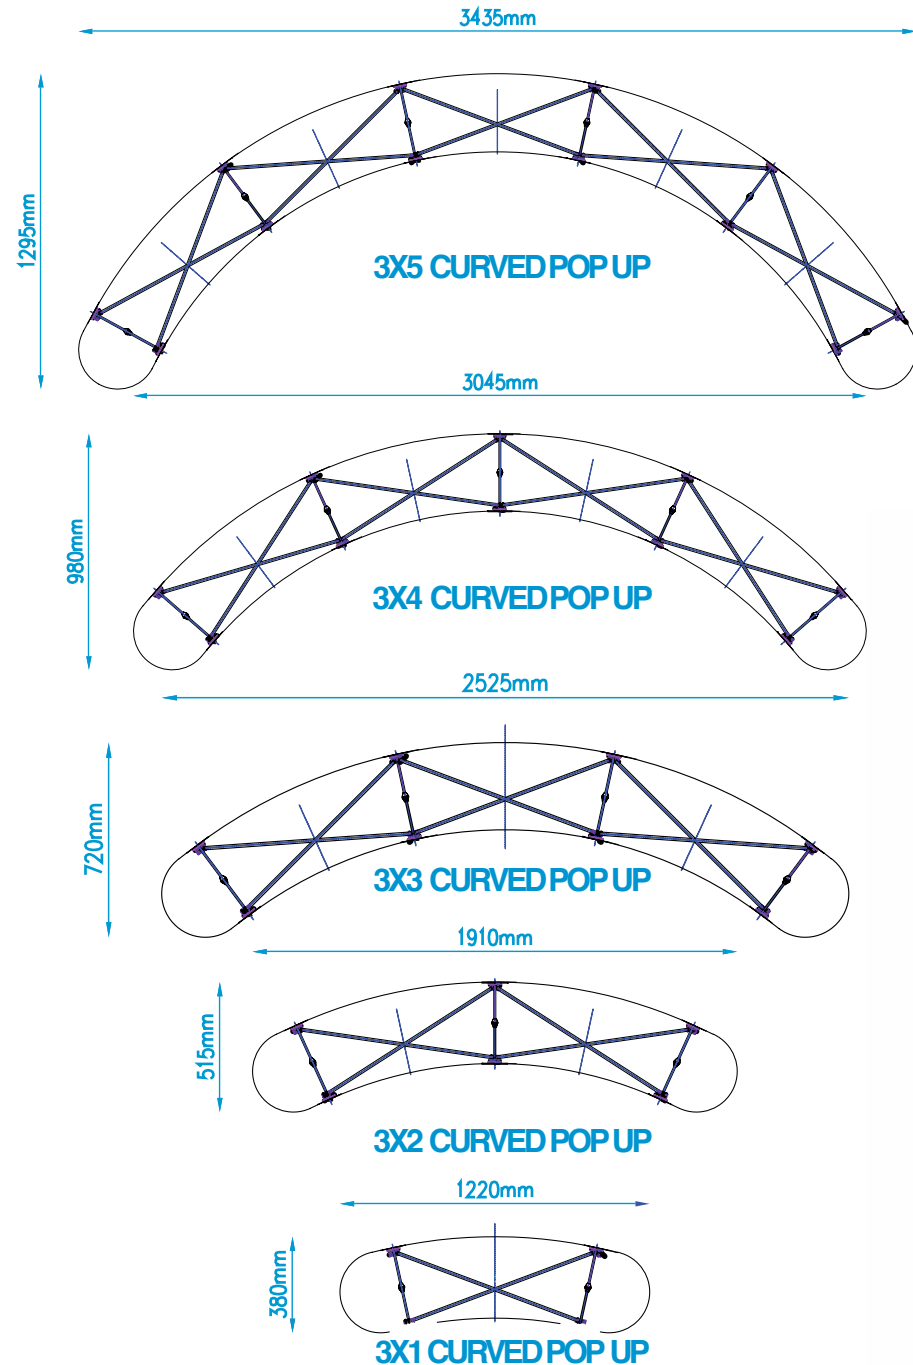

CURVED COMPLETE KIT

BEST SELLER

Includes: Pop-up frame, mag bars, hangers & kickers and a roll of mag tape, a ZeusCase, a ZeusCase table top (teak as standard, black on request) and x2 LEDlights.

Quads	Code	Panels	Hardware Size
3X1	POPM-C31-03	1x Front curved panel + 2x D-End panels	H 2240 x W 1220x D 380 mm
3x2	POPM-C32-03	2x Front curved panel + 2x D-End panels	H 2240 x W 1910x D 515mm
3x3	POPM-C33-03	3 x Front curved panel + 2x D-End panels	H 2240 x W 2525x D 720 mm
3x4	POPM-C34-03	4 x Front curved panel + 2x D-End panels	H 2240 x W 3045 x D 980 mm
3x5	POPM-C35-03	5 x Front curved panel + 2x D-End panels	H 2240 x W 3435 x D 1295mm

SEEPAGE 16 FOR THE POP UP FOOTPRINT

POP-UP FOOTPRINTS

FORMAGNETIC & GENERIC POP UPS

FABRIC POP-UPS

STRAIGHT FABRIC POP UP

Quads	Code	Hardware Size
3x2	POPF-S32	H 2250 x W 1530 x D 290mm
3x3	POPF-S33	H 2250 x W 2260 x D 290mm
3x4	POPF-S34	H 2250 x W 3010 x D 290mm
3x5	POPF-S35	H 2250 x W 3740 x D 290mm