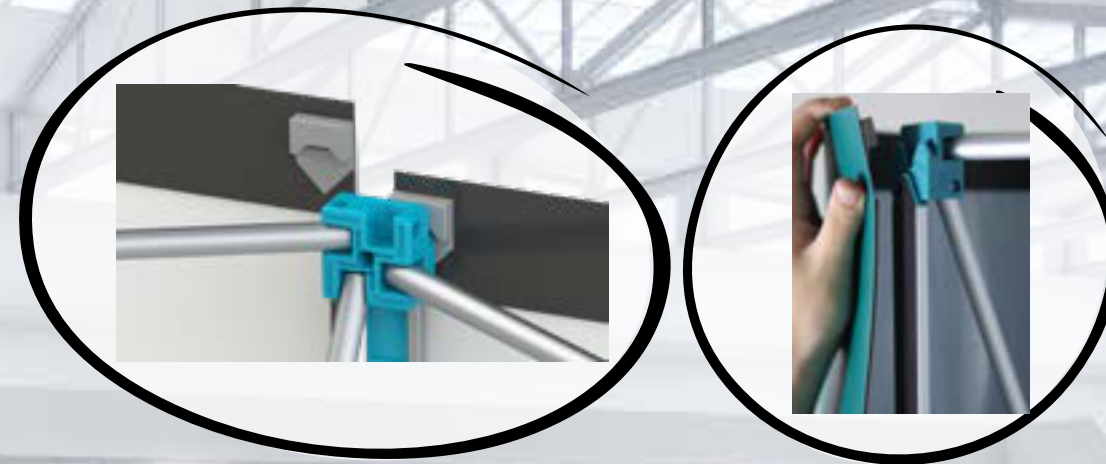

GENERIC POP-UPS

AVAILABLE IN STRAIGHT & CURVED
STARTERKIT OR COMPLETE KIT