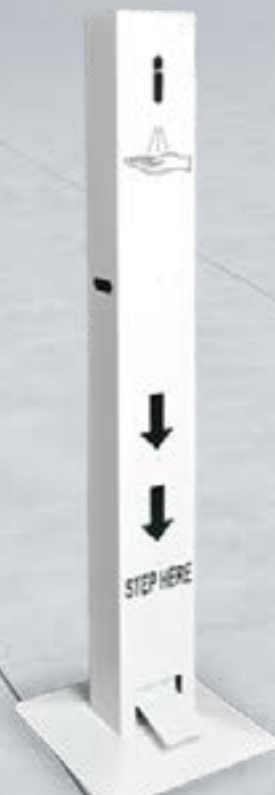

FOOT PUMP DISPENSER