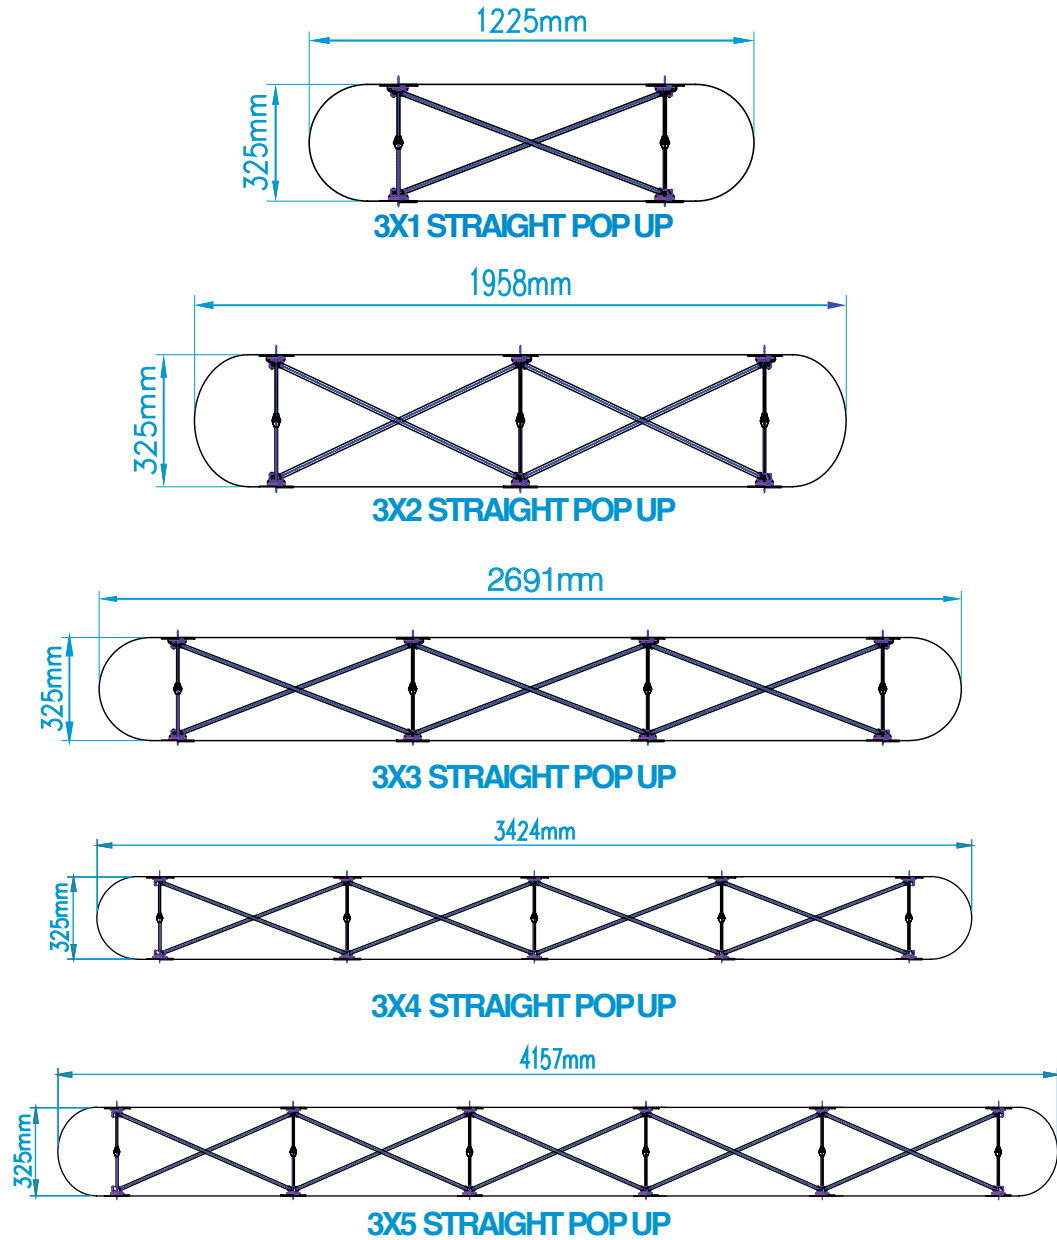

POP-UP FOOTPRINTS

FORMAGNETIC & GENERIC POP UPS