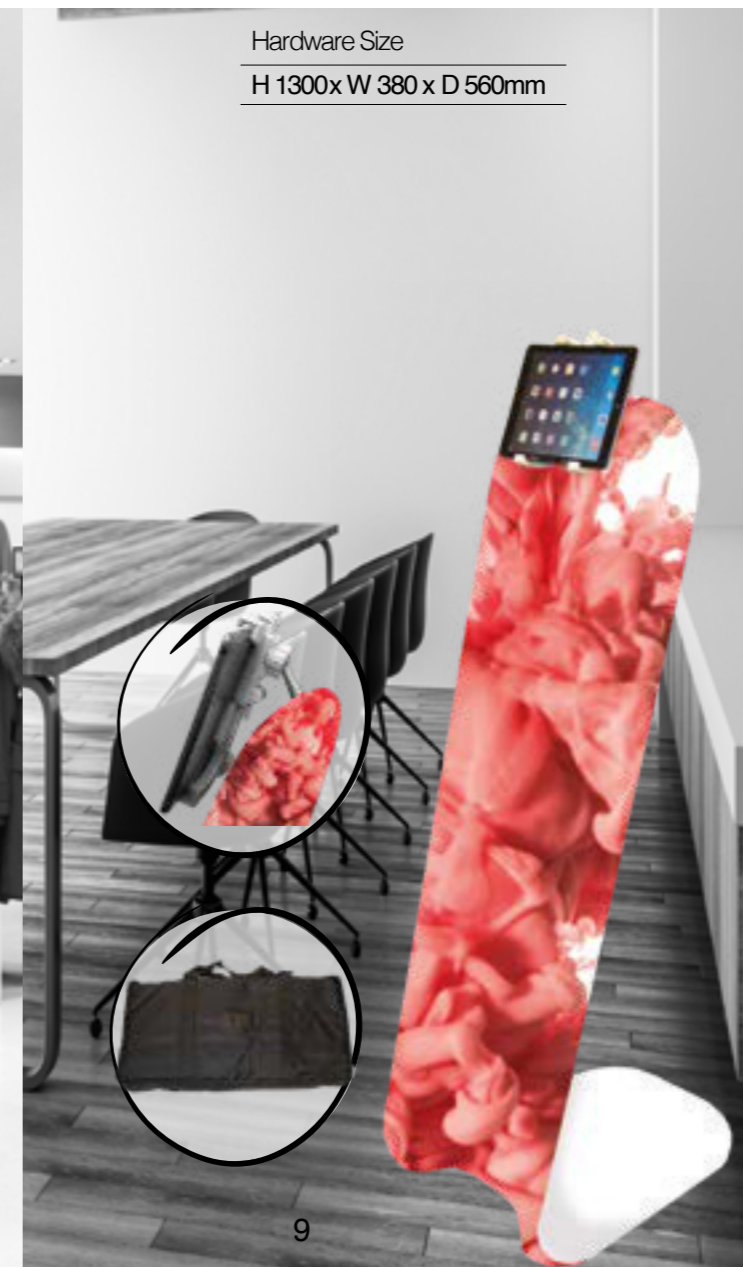

IPAD TUBE STAND TFD-IPAD

Hardware Size
H 1300 x W 380 x D 560mm