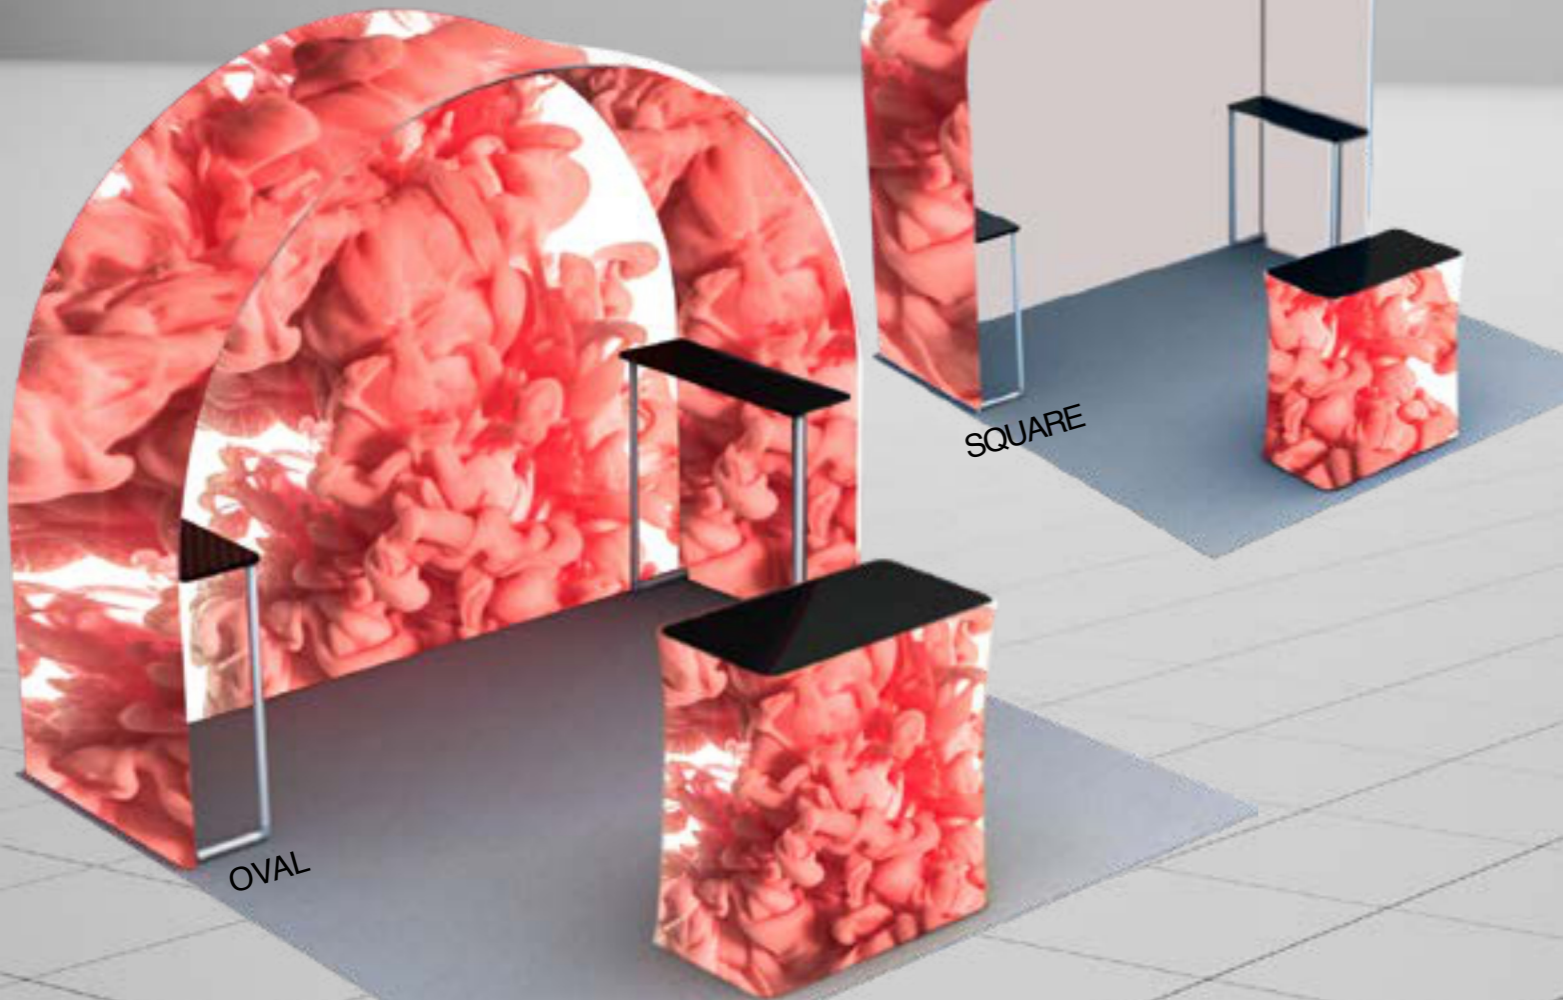

SEMI-AUTOMATIC COUNTER

Shape	Code	Hardware Size
RECTANGLE	C-SEMIAUTO	H 905 x W 1000 x D 420 mm

LARGE RECTANGULAR TUBE COUNTER

TFD-RC
Hardware Size: H 1m x W 1.95m x D 0.52m
Zip in back panel as standard

- ✓ Largest surface area
- ✓ Hidden stand storage
- ✓ Large visual area = maximum exposure
- ✓ Quick assembly
- ✓ Portable & robust

FABRIC POP-UP COUNTER

Shape	Code	Hardware Size
RECTANGLE	C-POPF11	H 1020 x W 1065 x D 400 mm

INTERNAL
SHELF
STORAGE

SALESPOD

SALESPODS

Printed on front face only
Sales Counter included

Shape	Code	Hardware Size
SQUARE	TFD-POD-SQU	H 2400 x W 3000 x D 1000mm
OVAL	TFD-POD-OVAL	H 2400 x W 3000 x D 1000mm