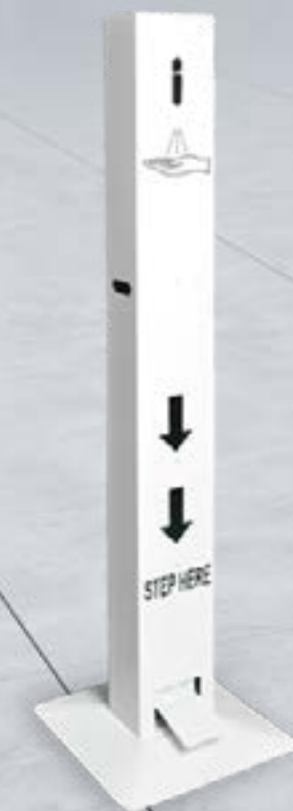

HANGING WIRE KITS

**HANGING WIRE KIT
ADJUSTABLE MOUNT**
WK-SCREWFITADJ

**PLASTIC COATED
CABLE**
WK-CABLE1000

**WIRE KIT SINGLE
PANEL SUPPORT**
WK-SIN-6.1
Sold in 4s

**WIRE KIT DOUBLE
PANEL SUPPORT**
WK-DBL-6.1
Sold in 4s

HEALTH AND SAFETY

POPULAR BEST SELLER
SANITISER UNIT

Size	Code
A4	SANI-POP-A4
A3	SANI-POP-A3

STANDARD BEST SELLER
SANITISER UNIT

Colour	Code
BLACK	SANI-STD-BLK
WHITE	SANI-STD-WHT

**HEALTH
STATION KIT**
OS-POST-A1-HSK

DESK FOLD
DESK-FOLD-80120
Hardware Size: H 800 x W
1200x D 580mm

AUTOMATIC DISPENSER

FOOT PUMP DISPENSER

DESKTOP

COUGH SCREEN

COUGH-CLEARSCREEN-80100

Hardware Size: H 1000 x W 800 x D 360mm

DESKTOP FLAG