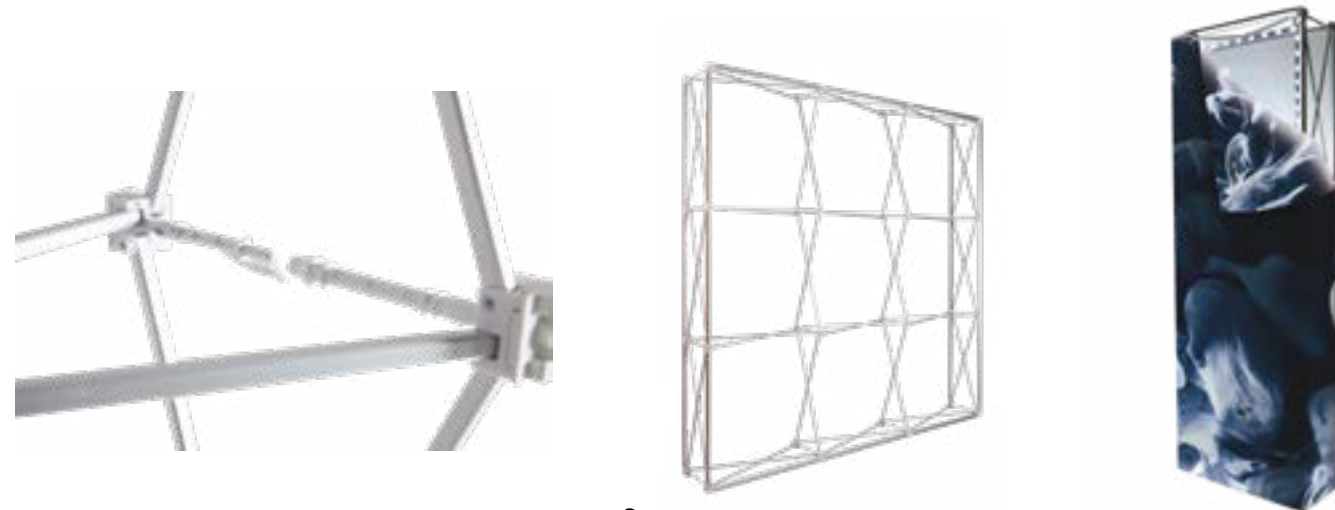

**SEGFABRIC POP-UP
+ LEDLIGHT KITS
FOR ILLUMINATED POP UP**

POP UP

Quads	Code	Hardware Size
3x1	POPF-SEGS31	H 2216x W 772x D 320mm
3x2	POPF-SEGS32	H 2216x W 1493x D 320mm
3x3	POPF-SEGS33	H 2216x W 2214x D 320mm
3x4	POPF-SEGS34	H 2216x W 2935 x D 320mm

LIGHTING KITS

Size	Code
3x1	LIGHT-LED-SEG31
3x2	LIGHT-LED-SEG32
3x3	LIGHT-LED-SEG33
3x4	LIGHT-LED-SEG34