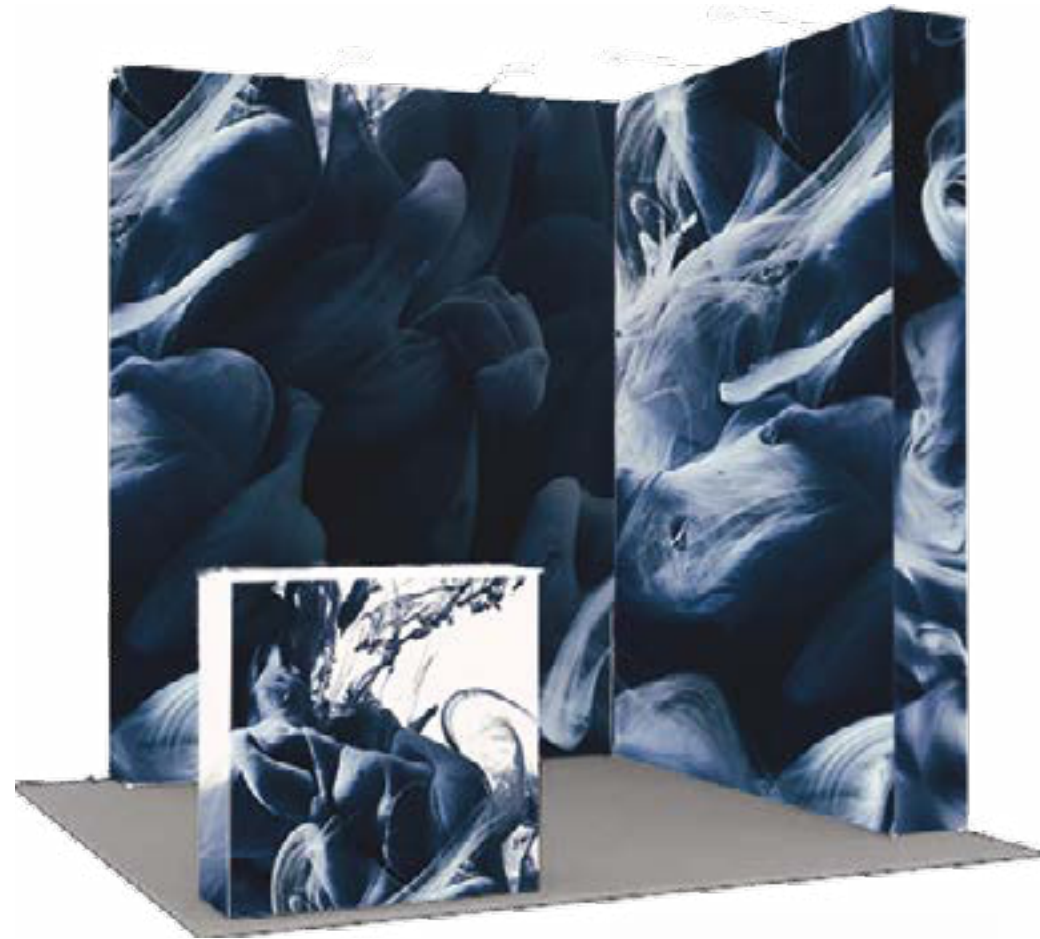

**SEGFABRIC POP-UP
+ LEDLIGHT KITS
FOR ILLUMINATED POP UP**

POP UP

Quads	Code	Hardware Size
3x1	POPF-SEGS31	H 2216x W 772x D 320mm
3x2	POPF-SEGS32	H 2216x W 1493x D 320mm
3x3	POPF-SEGS33	H 2216x W 2214x D 320mm
3x4	POPF-SEGS34	H 2216x W 2935 x D 320mm

LIGHTING KITS

Size	Code
3x1	LIGHT-LED-SEG31
3x2	LIGHT-LED-SEG32
3x3	LIGHT-LED-SEG33
3x4	LIGHT-LED-SEG34